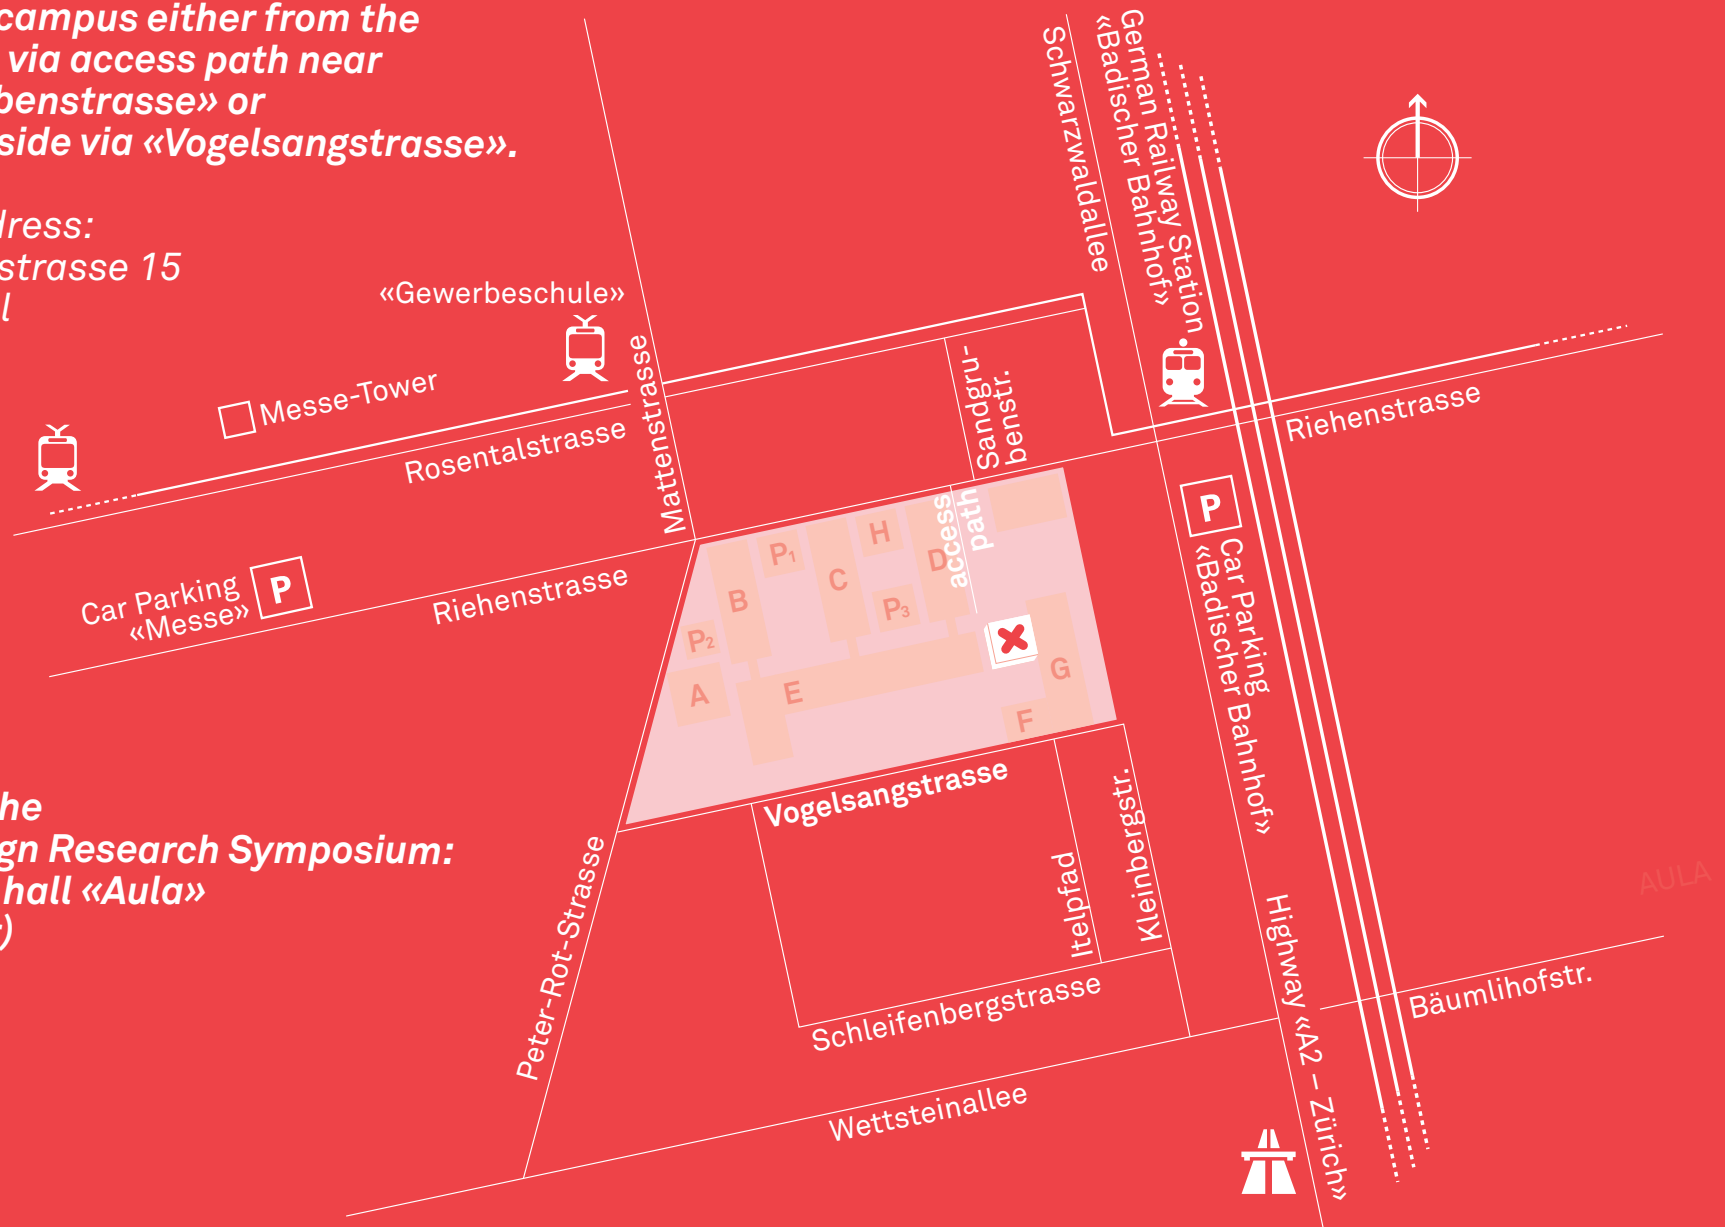

Campus of the

University of Applied Sciences Northwestern Switzerland
Academy of Art and Design

Enter the campus either from the north side via access path near «Sandgrubenstrasse» or the south side via «Vogelsangstrasse».

Postal Address:
Vogelsangstrasse 15
4058 Basel

**Venue of the
BIRD Design Research Symposium:
Assembly hall «Aula»
(first floor)**

«Gewerbeschule»

Mattenstrasse

Sandgrubenstr.

Riehenstrasse

Peter-Rot-Strasse

access path

Vogelsangstrasse

P₂

B

P₁

C

H

D